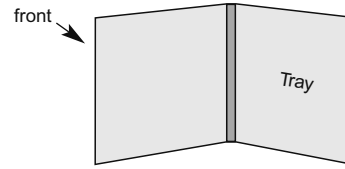

# 4pp Digipac (with 1x Tray)

**format:** open: 285 mm x 251 mm  
closed. 139,5 mm x 125,5 mm x 6 mm  
**print:** ProcessStandard-Offset / varnish possible  
**content:** 1x 12cm disc  
**paper:** 300 g Chromo carton  
**comment:** manual packaging

A, B, C

3mm bleed

----- Fold