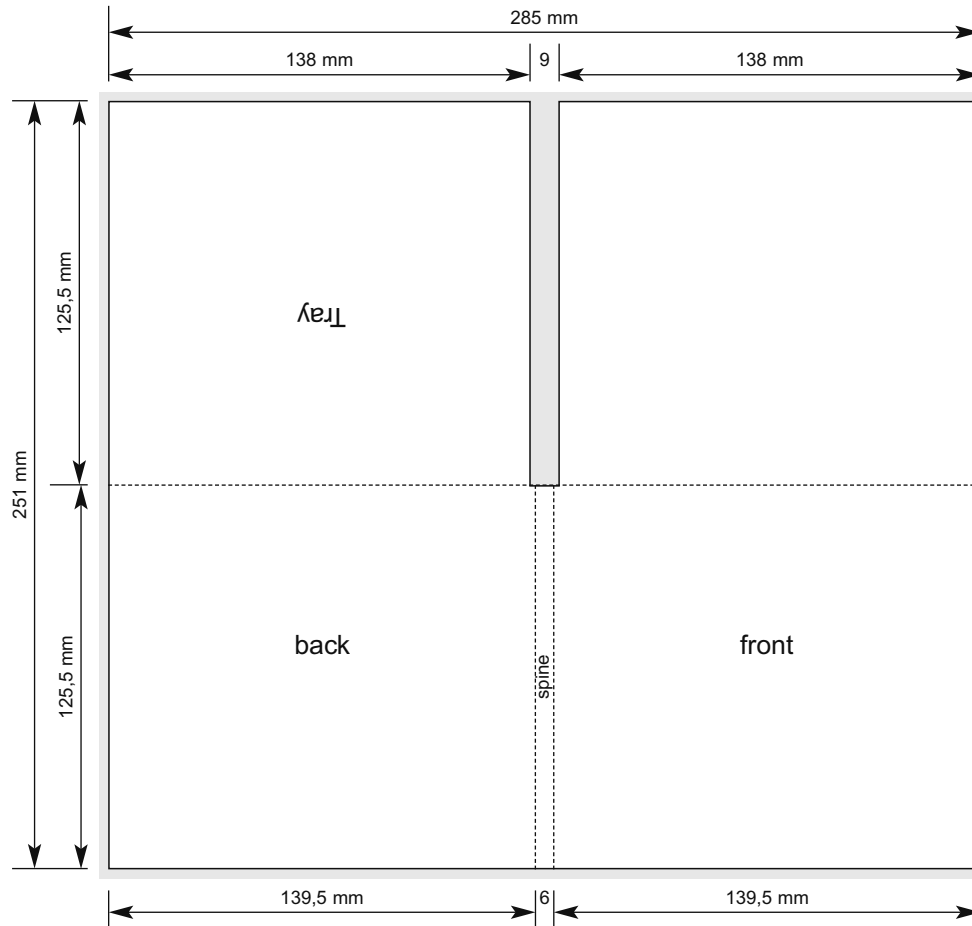

# 4pp Digipac (with 1x Tray)

**format:** open: 285 mm x 251 mm  
closed. 139,5 mm x 125,5 mm x 6 mm  
**print:** ProcessStandard-Offset / varnish possible  
**content:** 1x 12cm disc  
**paper:** 300 g Chromo carton  
**comment:** manual packaging

A, B, C

3mm bleed

----- Fold